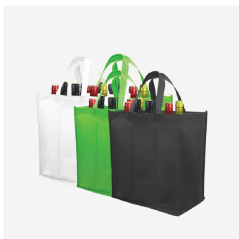

IDEAL FOR

Takeouts, grocery shopping, retail, picnics, and everyday errands.

6-BOTTLE NON-WOVEN WINE BAGS WITH DIVIDER

50 PCS

DIMENSIONS (W x H x G)

330 mm x 355 mm x 200 mm
13" x 14" x 8"

MATERIAL(S)

Non-woven fabric